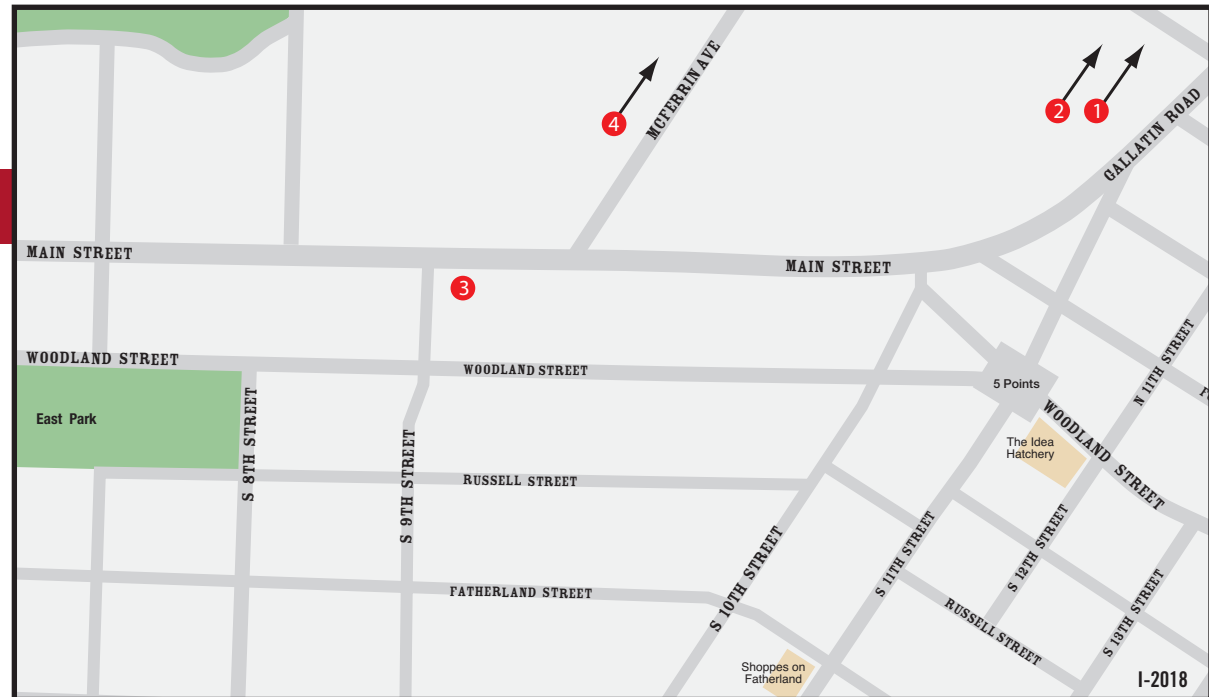

WELCOME TO MUSIC CITY!

NORTH NASHVILLE / GERMANTOWN

- ♥ 1. Henrietta Red - LD Br
- 2. Monell's - BLD
- ♥ 3. Topgolf - LD
- ♥ 4. Von Elrod's - D
- 5. The Bang Candy Company (Marathon Village) - snack
- 6. Nashville Farmers' Market - BL
- 7. The Cupcake Collection - Snack
- 8. 5th & Taylor - D
- 9. Rolf and Daughters - D
- 10. Germantown Cafe - LD Br
- 11. Corsair Artisan Distillery
- 12. Nelson's Green Brier Distillery
- 13. Steadfast Coffee - BLD

EAST NASHVILLE

- 1. Pepperfire Hot Chicken - LD
- 2. POP Nashville - LD Br
- 3. Butcher & Bee - LD
- 4. East Nashville Beer Works

MAP KEY

♥ LIVE MUSIC VENUE • B - Breakfast L - Lunch D - Dinner Br - Brunch • Meal offerings are subject to change.