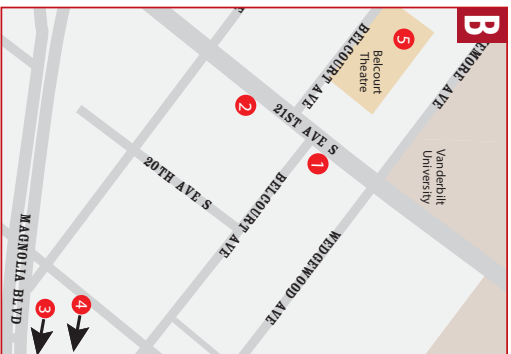

WELCOME TO MUSIC CITY!

NEIGHBORHOOD DINING & ENTERTAINMENT

MUSIC ROW / DEMONBREUN / EDGEHILL

- ♥ 1. Tin Roof - LD
- 2. Two Bits - LD Br
- 3. Taco Mamacita - LD
- 4. Desano Pizza Bakery - LD
- 5. South - LD

MIDTOWN / VANDERBILT

- 1. Caviar & Bananas - BLD Br
- 2. Henley - LD Br
- 3. Nada - LD
- 4. Valentino's - D
- 5. Amerigo Italian Restaurant - LD
- 6. The Catbird Seat - D
- 7. Hattie B's Hot Chicken - LD
- 8. The Patterson House - Snack
- 9. Giovanni Ristorante - LD Br
- 10. Tavern - LD Br
- ♥ 11. The Row - LD Br
- ♥ 12. WestEnd Kitchen and Bar - BLD
- 13. Le Sel- LD Br

MAP KEY

♥ LIVE MUSIC VENUE • B - Breakfast L - Lunch D - Dinner Br - Brunch • Meal offerings are subject to change.

WELCOME TO MUSIC CITY!

DINING & ENTERTAINMENT

A. 12SOUTH

1. Frothy Monkey - BLD Br
2. Burger Up - LD
3. Edley's Bar-B-Que - LD
4. Urban Grub - L (Sat/Sun Only) D Br
5. 12South Taproom & Grill - LD
6. Josephine - D Br
7. The Flipside - LD
8. Embers Ski Lodge - LD Br
9. Epice - LD Br

D. WEST END/ELLISTON PLACE

1. Ruth's Chris Steak House - D
2. Ted's Montana Grill - LD
3. Fleming's Steakhouse - D
4. Magriano's Little Italy - LD Br
5. Stoney River Legendary Steaks - D Br
6. Commodore Grille - BD
7. WestEnd Kitchen and Bar - BLD Br
8. Amerigo Italian Restaurant - LD Br
9. Mason's - BLD Br
10. Jimmy Kelly's - LD
11. The Parthenon
12. Park25 Bistro - BLD
13. Texas de Brazil - D