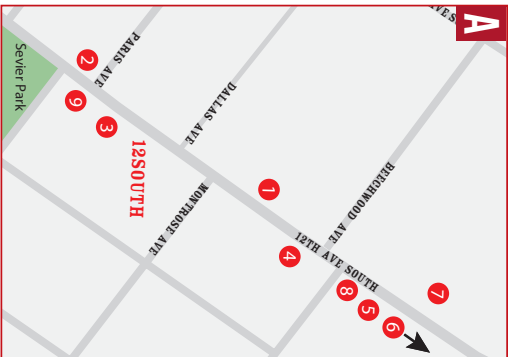

WELCOME TO MUSIC CITY!

NEIGHBORHOOD DINING & ENTERTAINMENT

MUSIC ROW / DEMONBREUN / EDGEHILL

- ♥ 1. Tin Roof - LD
- 2. Two Bits - LD Br
- 3. Taco Mamacita - LD
- 4. Desano Pizza Bakery - LD
- 5. South - LD

MIDTOWN / VANDERBILT

- 1. Caviar & Bananas - BLD Br
- 2. Henley - LD Br
- 3. Nada - LD
- 4. Valentino's - D
- 5. Amerigo Italian Restaurant - LD
- 6. The Catbird Seat - D
- 7. Hattie B's Hot Chicken - LD
- 8. The Patterson House - Snack
- 9. Giovanni Ristorante - LD Br
- 10. Tavern - LD Br
- ♥ 11. The Row - LD Br
- ♥ 12. WestEnd Kitchen and Bar - BLD
- 13. Le Sel- LD Br

MAP KEY

♥ LIVE MUSIC VENUE • B - Breakfast L - Lunch D - Dinner Br - Brunch • Meal offerings are subject to change.

WELCOME TO MUSIC CITY!

DINING & ENTERTAINMENT

A. 12SOUTH

1. Frothy Monkey - BLD Br
2. Burger Up - LD
3. Edley's Bar-B-Que - LD
4. Urban Grub - L (Sat/Sun Only) D Br
5. 12South Taproom & Grill - LD
6. Josephine - D Br
7. The Flipside - LD
8. Embers Ski Lodge - LD Br
9. Epice - LD Br

D. WEST END/ELLISTON PLACE

1. Ruth's Chris Steak House - D
2. Ted's Montana Grill - LD
3. Fleming's Steakhouse - D
4. Magriano's Little Italy - LD Br
5. Stoney River Legendary Steaks - D Br
6. Commodore Grille - BD
7. WestEnd Kitchen and Bar - BLD Br
8. Amerigo Italian Restaurant - LD Br
9. Mason's - BLD Br
10. Jimmy Kelly's - LD
11. The Parthenon
12. Park25 Bistro - BLD
13. Texas de Brazil - D