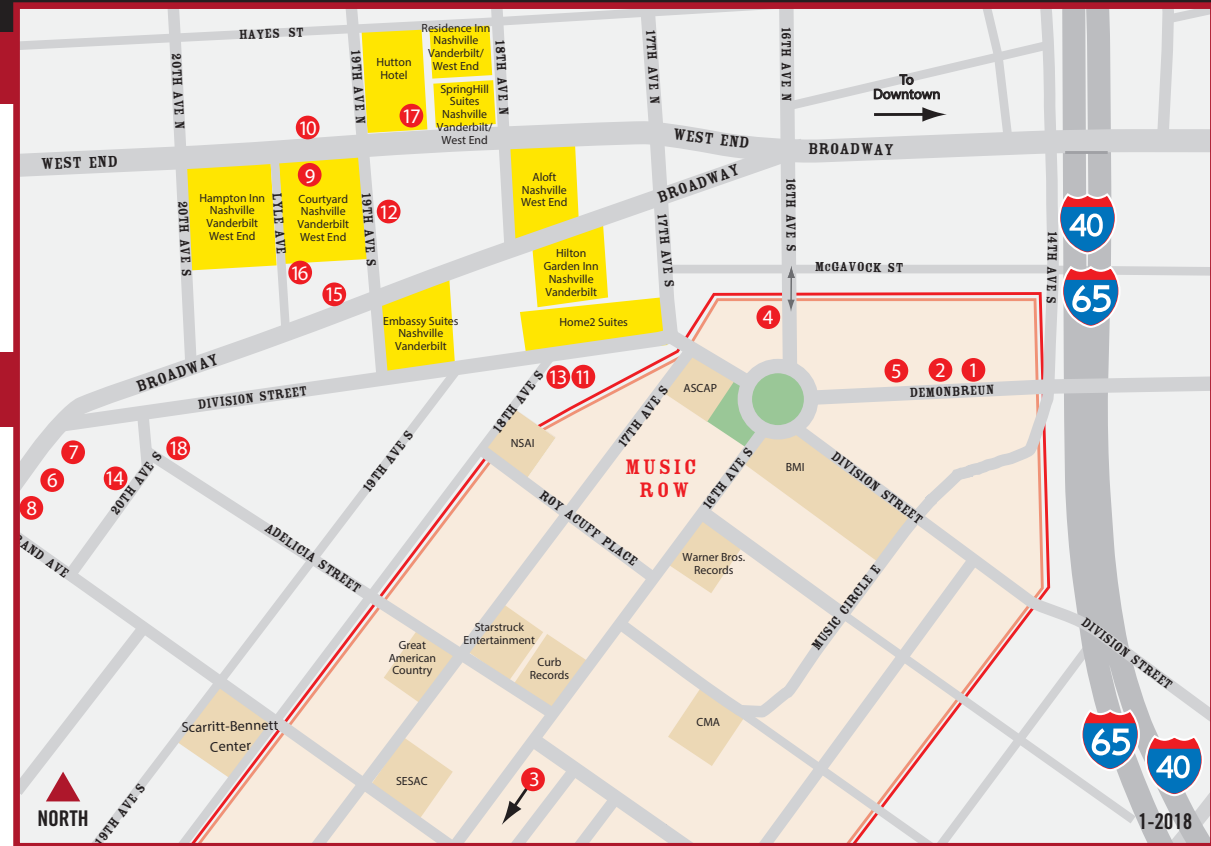

WELCOME TO MUSIC CITY!

NEIGHBORHOOD DINING & ENTERTAINMENT

MUSIC ROW / DEMONBREUN / EDGEHILL

- ♥ 1. Tin Roof - LD
- 2. Two Bits - LD Br
- 3. Taco Mamacita - LD
- 4. Desano Pizza Bakery - LD
- 5. South - LD

MIDTOWN / VANDERBILT

- 1. Caviar & Bananas - BLD Br
- 2. Henley - LD Br
- 3. Nada - LD
- 4. Valentino's - D
- 5. Amerigo Italian Restaurant - LD
- 6. The Catbird Seat - D
- 7. Hattie B's Hot Chicken - LD
- 8. The Patterson House - Snack
- 9. Giovanni Ristorante - LD Br
- 10. Tavern - LD Br
- ♥ 11. The Row - LD Br
- ♥ 12. WestEnd Kitchen and Bar - BLD
- 13. Le Sel- LD Br

MAP KEY

♥ LIVE MUSIC VENUE • B - Breakfast L - Lunch D - Dinner Br - Brunch • Meal offerings are subject to change.

WELCOME TO MUSIC CITY!

DINING & ENTERTAINMENT

A. 12SOUTH

1. Frothy Monkey - BLD Br
2. Burger Up - LD
3. Edley's Bar-B-Que - LD
4. Urban Grub - L (Sat/Sun Only) D Br
5. 12South Taproom & Grill - LD
6. Josephine - D Br
7. The Flipside - LD
8. Embers Ski Lodge - LD Br
9. Epice - LD Br

D. WEST END/ELLISTON PLACE

1. Ruth's Chris Steak House - D
2. Ted's Montana Grill - LD
3. Fleming's Steakhouse - D
4. Magriano's Little Italy - LD Br
5. Stoney River Legendary Steaks - D Br
6. Commodore Grille - BD
7. WestEnd Kitchen and Bar - BLD Br
8. Amerigo Italian Restaurant - LD Br
9. Mason's - BLD Br
10. Jimmy Kelly's - LD
11. The Parthenon
12. Park25 Bistro - BLD
13. Texas de Brazil - D