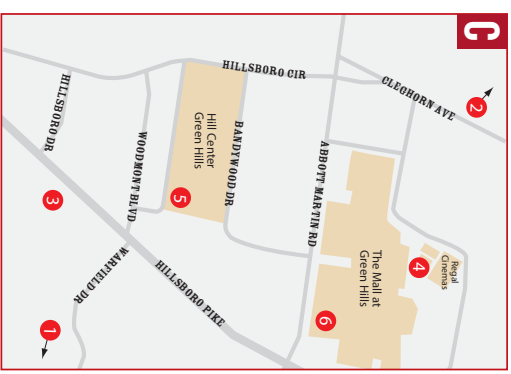

C. GREEN HILLS

1. Copper Kettle Café - BL Br
2. Etc. - LD Br
3. Bluebird Cafe- D
4. Table 3 Restaurant & Market - LD Br
5. Hill Center Green Hills
6. The Mall at Green Hills